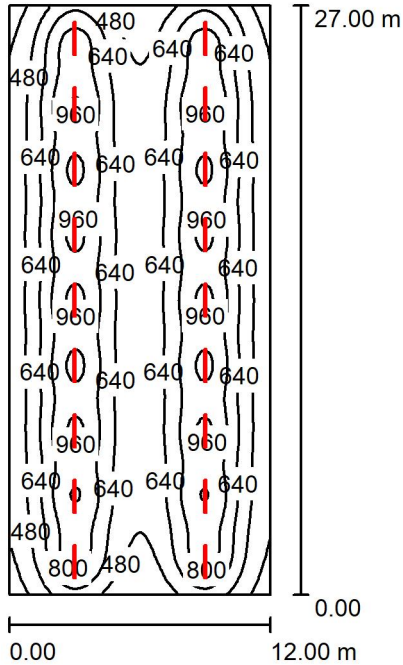

Operator
Telephone
Fax
e-Mail

Room 1 / Summary

Height of Room: 4.000 m, Mounting Height: 3.500 m, Maintenance factor: 0.90

Values in Lux, Scale 1:347

| Surface | ρ [%] | E_{av} [lx] | E_{min} [lx] | E_{max} [lx] | u_0 |
|-----------|------------|---------------|----------------|----------------|-------|
| Workplane | / | 665 | 241 | 998 | 0.362 |
| Floor | 20 | 624 | 305 | 799 | 0.490 |
| Ceiling | 70 | 127 | 97 | 140 | 0.762 |
| Walls (4) | 50 | 290 | 100 | 845 | / |

Workplane:

Height: 0.850 m
Grid: 128 x 64 Points
Boundary Zone: 0.000 m

Luminaire Parts List

| No. | Pieces | Designation (Correction Factor) | Φ (Luminaire) [lm] | Φ (Lamps) [lm] | P [W] |
|-----|--------|--|-------------------------|---------------------|--------|
| 1 | 18 | Magistrlnyi svitylnyk LED-MODUL-0714/162/1/80/Y1-5000K/13680lm/1500mm LUW JDSH.EC DURIS E5 (1.000) | 13681 | 13680 | 80.0 |
| | | | Total: 246257 | Total: 246240 | 1440.0 |

Specific connected load: $4.44 \text{ W/m}^2 = 0.67 \text{ W/m}^2/100 \text{ lx}$ (Ground area: 324.00 m^2)

Operator
Telephone
Fax
e-Mail

Room 1 / Luminaire parts list

18 Pieces Magistrnyi svitylnyk LED-MODUL-
0714/162/1/80/Y1-5000K/13680lm/1500mm LUW
JDSH.EC DURIS E5
Article No.: LED-MODUL-0714/162/1/80/Y1-
5000K/13680lm/1500mm LUW JDSH.EC
Luminous flux (Luminaire): 13681 lm
Luminous flux (Lamps): 13680 lm
Luminaire Wattage: 80.0 W
Luminaire classification according to CIE: 100
CIE flux code: 47 79 96 100 100
Fitting: 162 x LED (Correction Factor 1.000).

Grid: 128 x 64 Points

E_{av} [lx]
665

E_{min} [lx]
241

E_{max} [lx]
998

u_0
0.362

E_{min} / E_{max}
0.241