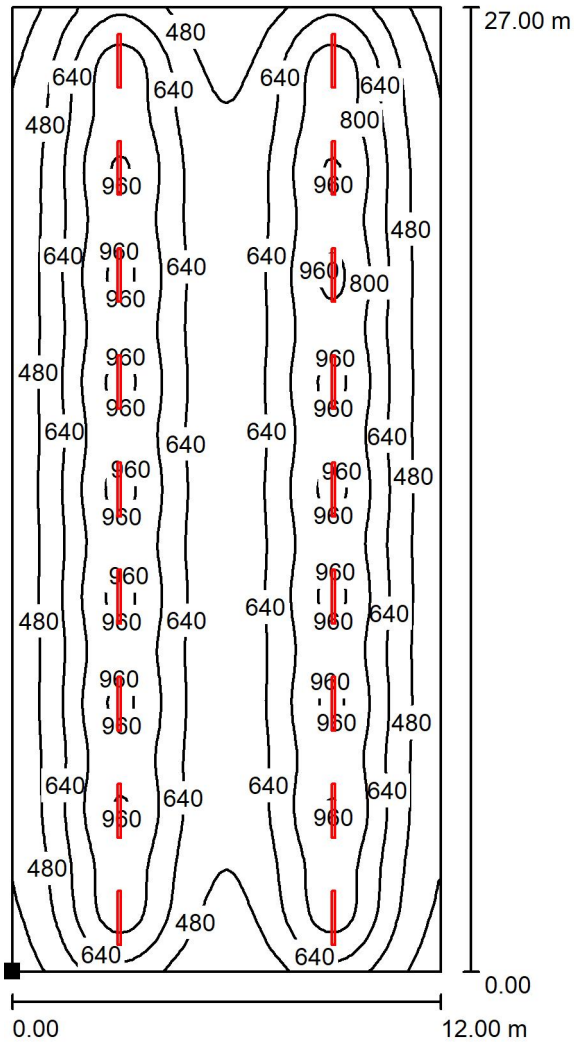

Specific connected load: $4.44 \text{ W/m}^2 = 0.67 \text{ W/m}^2/100 \text{ lx}$ (Ground area: 324.00 m^2)

Operator
Telephone
Fax
e-Mail

Room 1 / Luminaire parts list

18 Pieces Magistrnyi svitylnyk LED-MODUL-
0714/162/1/80/Y1-5000K/13680lm/1500mm LUW
JDSH.EC DURIS E5
Article No.: LED-MODUL-0714/162/1/80/Y1-
5000K/13680lm/1500mm LUW JDSH.EC
Luminous flux (Luminaire): 13681 lm
Luminous flux (Lamps): 13680 lm
Luminaire Wattage: 80.0 W
Luminaire classification according to CIE: 100
CIE flux code: 47 79 96 100 100
Fitting: 162 x LED (Correction Factor 1.000).

Operator
 Telephone
 Fax
 e-Mail

Room 1 / Workplane / Isolines (E)

Values in Lux, Scale 1 : 212

Position of surface in room:
 Marked point:
 (0.000 m, 0.000 m, 0.850 m)

Grid: 128 x 64 Points

| | | | | |
|---------------|----------------|----------------|-------|---------------------|
| E_{av} [lx] | E_{min} [lx] | E_{max} [lx] | u0 | E_{min} / E_{max} |
| 665 | 241 | 998 | 0.362 | 0.241 |

Operator
Telephone
Fax
e-Mail

Room 1 / Workplane / Value Chart (E)

Values in Lux, Scale 1 : 212

Not all calculated values could be displayed.

Position of surface in room:
Marked point:
(0.000 m, 0.000 m, 0.850 m)

Grid: 128 x 64 Points

E_{av} [lx]
665

E_{min} [lx]
241

E_{max} [lx]
998

u_0
0.362

E_{min} / E_{max}
0.241