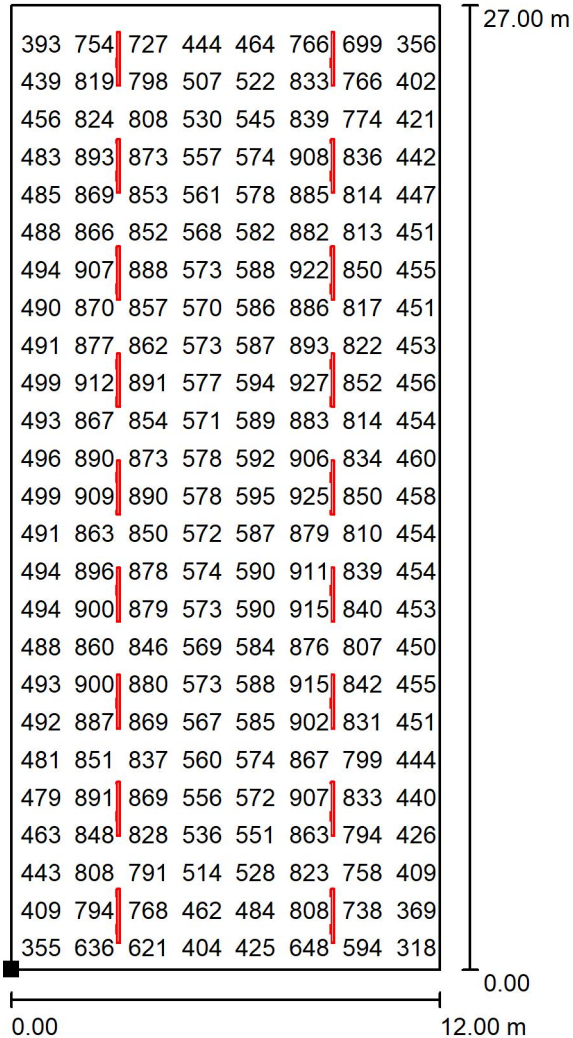

Specific connected load: $4.44 \text{ W/m}^2 = 0.67 \text{ W/m}^2/100 \text{ lx}$ (Ground area: 324.00 m^2)

Operator
Telephone
Fax
e-Mail

Room 1 / Luminaire parts list

18 Pieces Magistrnyi svitylnyk LED-MODUL-
0714/162/1/80/Y1-5000K/13680lm/1500mm LUW
JDSH.EC DURIS E5
Article No.: LED-MODUL-0714/162/1/80/Y1-
5000K/13680lm/1500mm LUW JDSH.EC
Luminous flux (Luminaire): 13681 lm
Luminous flux (Lamps): 13680 lm
Luminaire Wattage: 80.0 W
Luminaire classification according to CIE: 100
CIE flux code: 47 79 96 100 100
Fitting: 162 x LED (Correction Factor 1.000).

Operator
 Telephone
 Fax
 e-Mail

Room 1 / Workplane / Isolines (E)

Values in Lux, Scale 1 : 212

Position of surface in room:
 Marked point:
 (0.000 m, 0.000 m, 0.850 m)

Grid: 128 x 64 Points

| | | | | |
|---------------|----------------|----------------|-------|---------------------|
| E_{av} [lx] | E_{min} [lx] | E_{max} [lx] | u0 | E_{min} / E_{max} |
| 665 | 241 | 998 | 0.362 | 0.241 |

Operator
Telephone
Fax
e-Mail

Room 1 / Workplane / Value Chart (E)

Values in Lux, Scale 1 : 212

Not all calculated values could be displayed.

Position of surface in room:
Marked point:
(0.000 m, 0.000 m, 0.850 m)

Grid: 128 x 64 Points

E_{av} [lx]
665

E_{min} [lx]
241

E_{max} [lx]
998

u_0
0.362

E_{min} / E_{max}
0.241